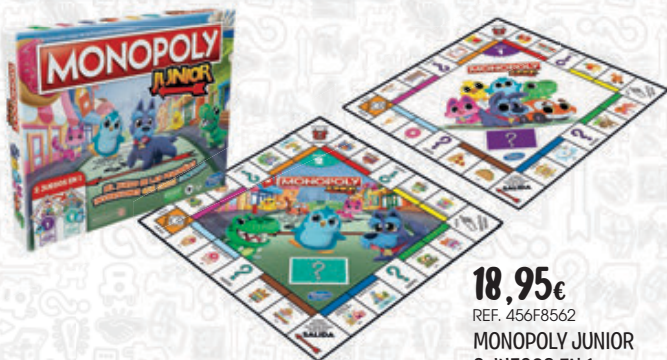

+10

20,95€
REF. 456E9383
SIMON

+8

34,95€
REF. 456C1940
TRIVIAL PURSUIT CLÁSICO

+16

37,95€
REF. 456E1921
TRIVIAL PURSUIT FAMILIA

+8

MONOPOLY